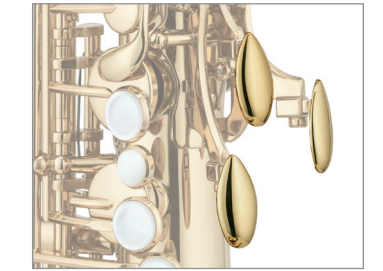

AUDIO SPECTRUM OF REGULAR NECK AND SONA PURE NECK
The special annealing process involved in creating the Sona-Pure™ neck allows for enhanced projection of the lower overtones, giving the 1100 Performance Series saxophones their distinct tonal characteristic.

Personalized Playability

Adjustable keys allow players to fit the instrument to their hands, improving comfort to enhance technical facility.

ADJUSTABLE PALM KEYS

ADJUSTABLE FRONT F KEY

Comfort and Control

JAS1100 provides the most advanced ergonomic keywork to facilitate relaxed hand positions and ease of movement.

The angle and position of side keys promotes a more relaxed hand position.

Ergonomically placed palm keys with height adjustability provides the ultimate personalized comfort.

Optimized lever positions allow for quick and accurate shifts.

JUPITER 1100 PERFORMANCE SERIES SAXOPHONES

are packed with advantages designed to benefit all advancing and proficient players.

Professional mechanisms and Sona-Pure necks distinguish these fine instruments as an