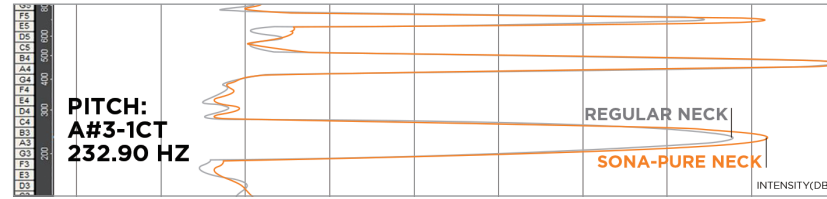

AUDIO SPECTRUM OF REGULAR NECK AND SONA PURE NECK
The special annealing process involved in creating the Sona-Pure™ neck allows for enhanced projection of the lower overtones, giving the 1100 Performance Series saxophones their distinct tonal characteristic.